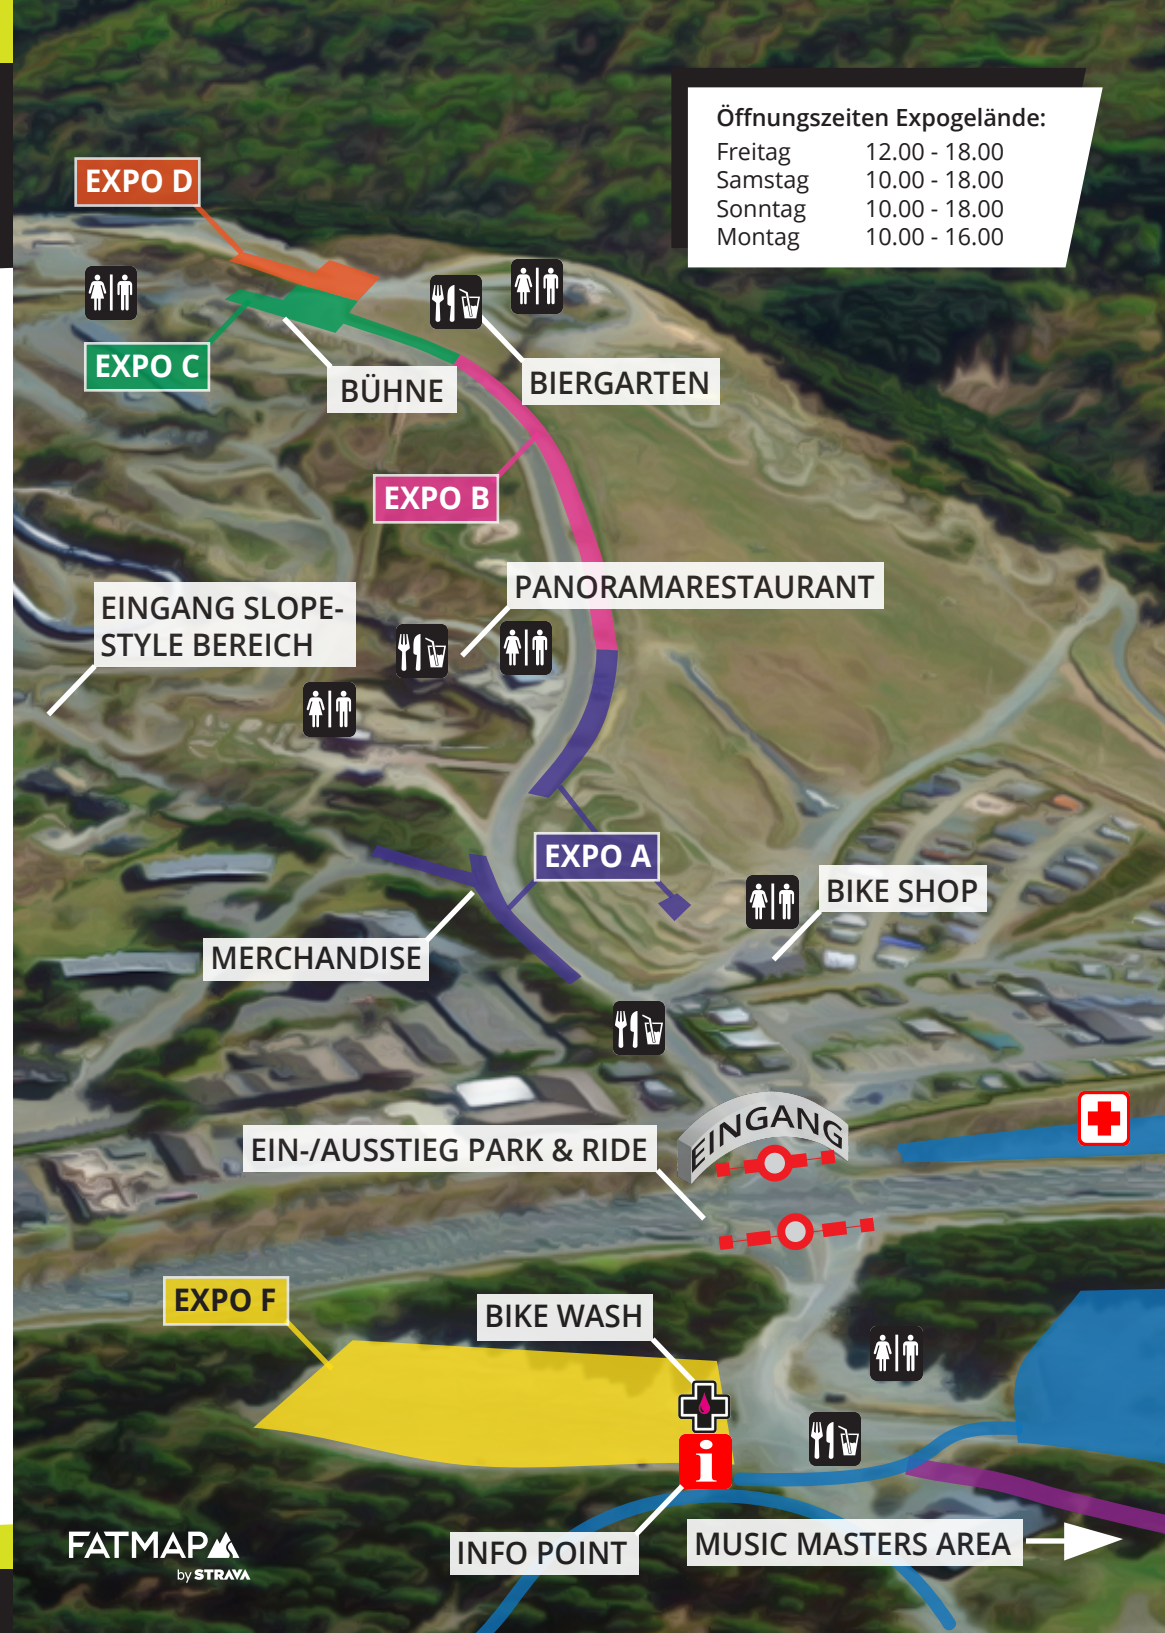

iXS DIRT MASTERS AUSSTELLERVERZEICHNIS

100%	C	DVO	C	MAXXIS	D	riesel design	B
7IDP	B	ET3	C	Melon Optics	D	ROTWILD	F
8Lines Shop	F	EIGHTSHOT	A	MET	D	RST Suspension	A
ABUS	B	Endura	F	Michelin	B	Schanzenwerk	B
AERTIME	A	Ergon	D	Microshift	C	Schwalbe	D
Alexrims	A	ergotec	A	Mondraker	F	SDG	C
Ambit Components	B	FASTHOUSE	B	MOTUL Bike Care	F	SENDER ENERGY	C
AMPLIFI	A	First Degree	A	Mountainbike Unfallversicherung	A	SHOTGUN	A
ARCADE	B	FIST	B	Muc-Off	C	SIGMA	A
Beddo	B	FIVETEN	A	Naloo	A	Sixpack	F
BELL	B	Formula	C	Niner Bikes	F	Skwerel	B
benzim	F	Goodyear Bicycle Tires	F	Noahubs	B	SMITH OPTICS	F
Bike Kingdom	C	GoPro	C	Nobl Wheels	B	Space Brace	B
Bike Mailorder	B	haubn	A	Northwave	B	Spank	C
BIKE REPUBLIC SÖLDEN	D	Industry Nine	B	NS Bikes	C	Sport Import	B
Bikeleasing	C	iXS	C	OAKLEY	F	Sports Nut	C
Birzman	C	Julbo	B	ODI	B	SR SUNTOUR	F
Bluegrass	D	KMC Chain Europe	F	OiOi Lifestyle	C	STANCE	B
Cane Creek	C	KORBISQUAD	A	Onyx Racing Hubs	B	Style Supply	B
caravanning.info	F	Krush	A	Onza	C	Styrkr	A
CHPO	A	Leatt	C	Orbea	F	Thok Bikes	B
CLIF BAR	B	Leightback	B	Platzangst	B	Title	A
Connex	A	Leni Art - Kunst & Design	A	Propheus	B	Troy Lee Designs	C
Continental	B	Lezyne	B	PUKY	A	Vaast Bikes	F
Cosmic Sports	C	Liftstation Winterberg	A	RADON	F	Variolube	B
Crankbrothers	C	Lizard Skins	C	Reboots	B	VPACE	A
Cratoni	B	Loose Riders	B	Renthal	C	Weber Werke	D
DHaRCO	F	LOSHACKOS	A	Ride Concepts	C	WEINSBERG CaraBus 630 MEG [OUTLAW]	F
DMR	C	Maciag Offroad	F	Ride Ninjaz	A	Wippermann	A
DT Swiss	D	MAGURA	C	Riders Store	D	WTB	B

XVII 2024

Öffnungszeiten Expogelände:

Freitag	12.00 - 18.00
Samstag	10.00 - 18.00
Sonntag	10.00 - 18.00
Montag	10.00 - 16.00

FATMAP
by STRAVA